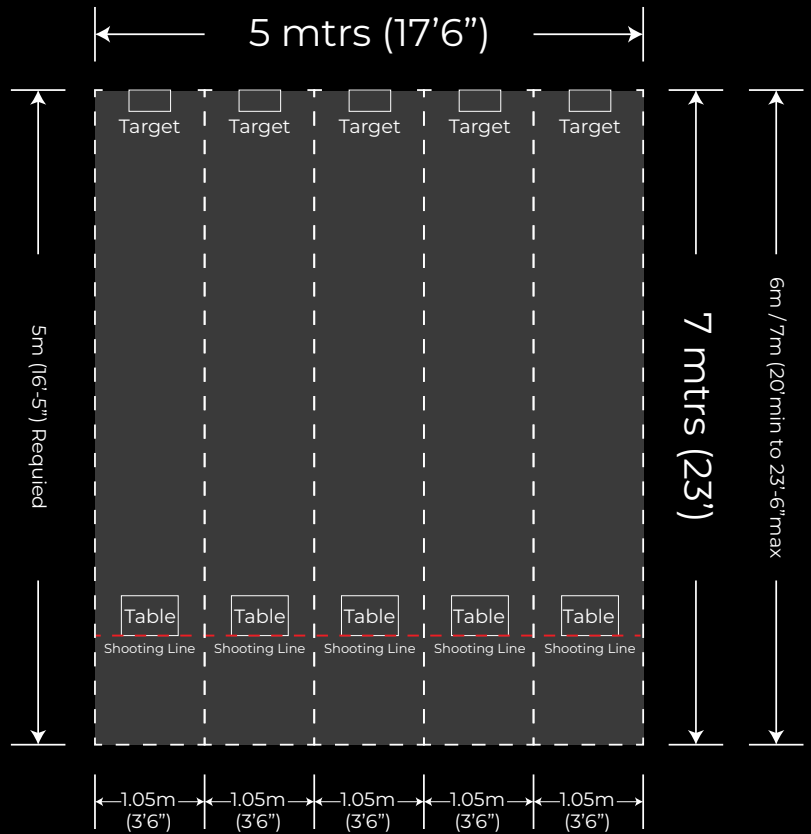

Client Scope :

Ceiling Lights , Flooring, Wall Painting,
Workmanship, Transportation,
additional Furniture, Electric Power
Plug points.

ARCADE SETUP

5 Lane

5 mtrs (17'6")
x
7 mtrs (23') Comfortable

or

5 mtrs (17'6")
x
6 mtrs (20') Minimum